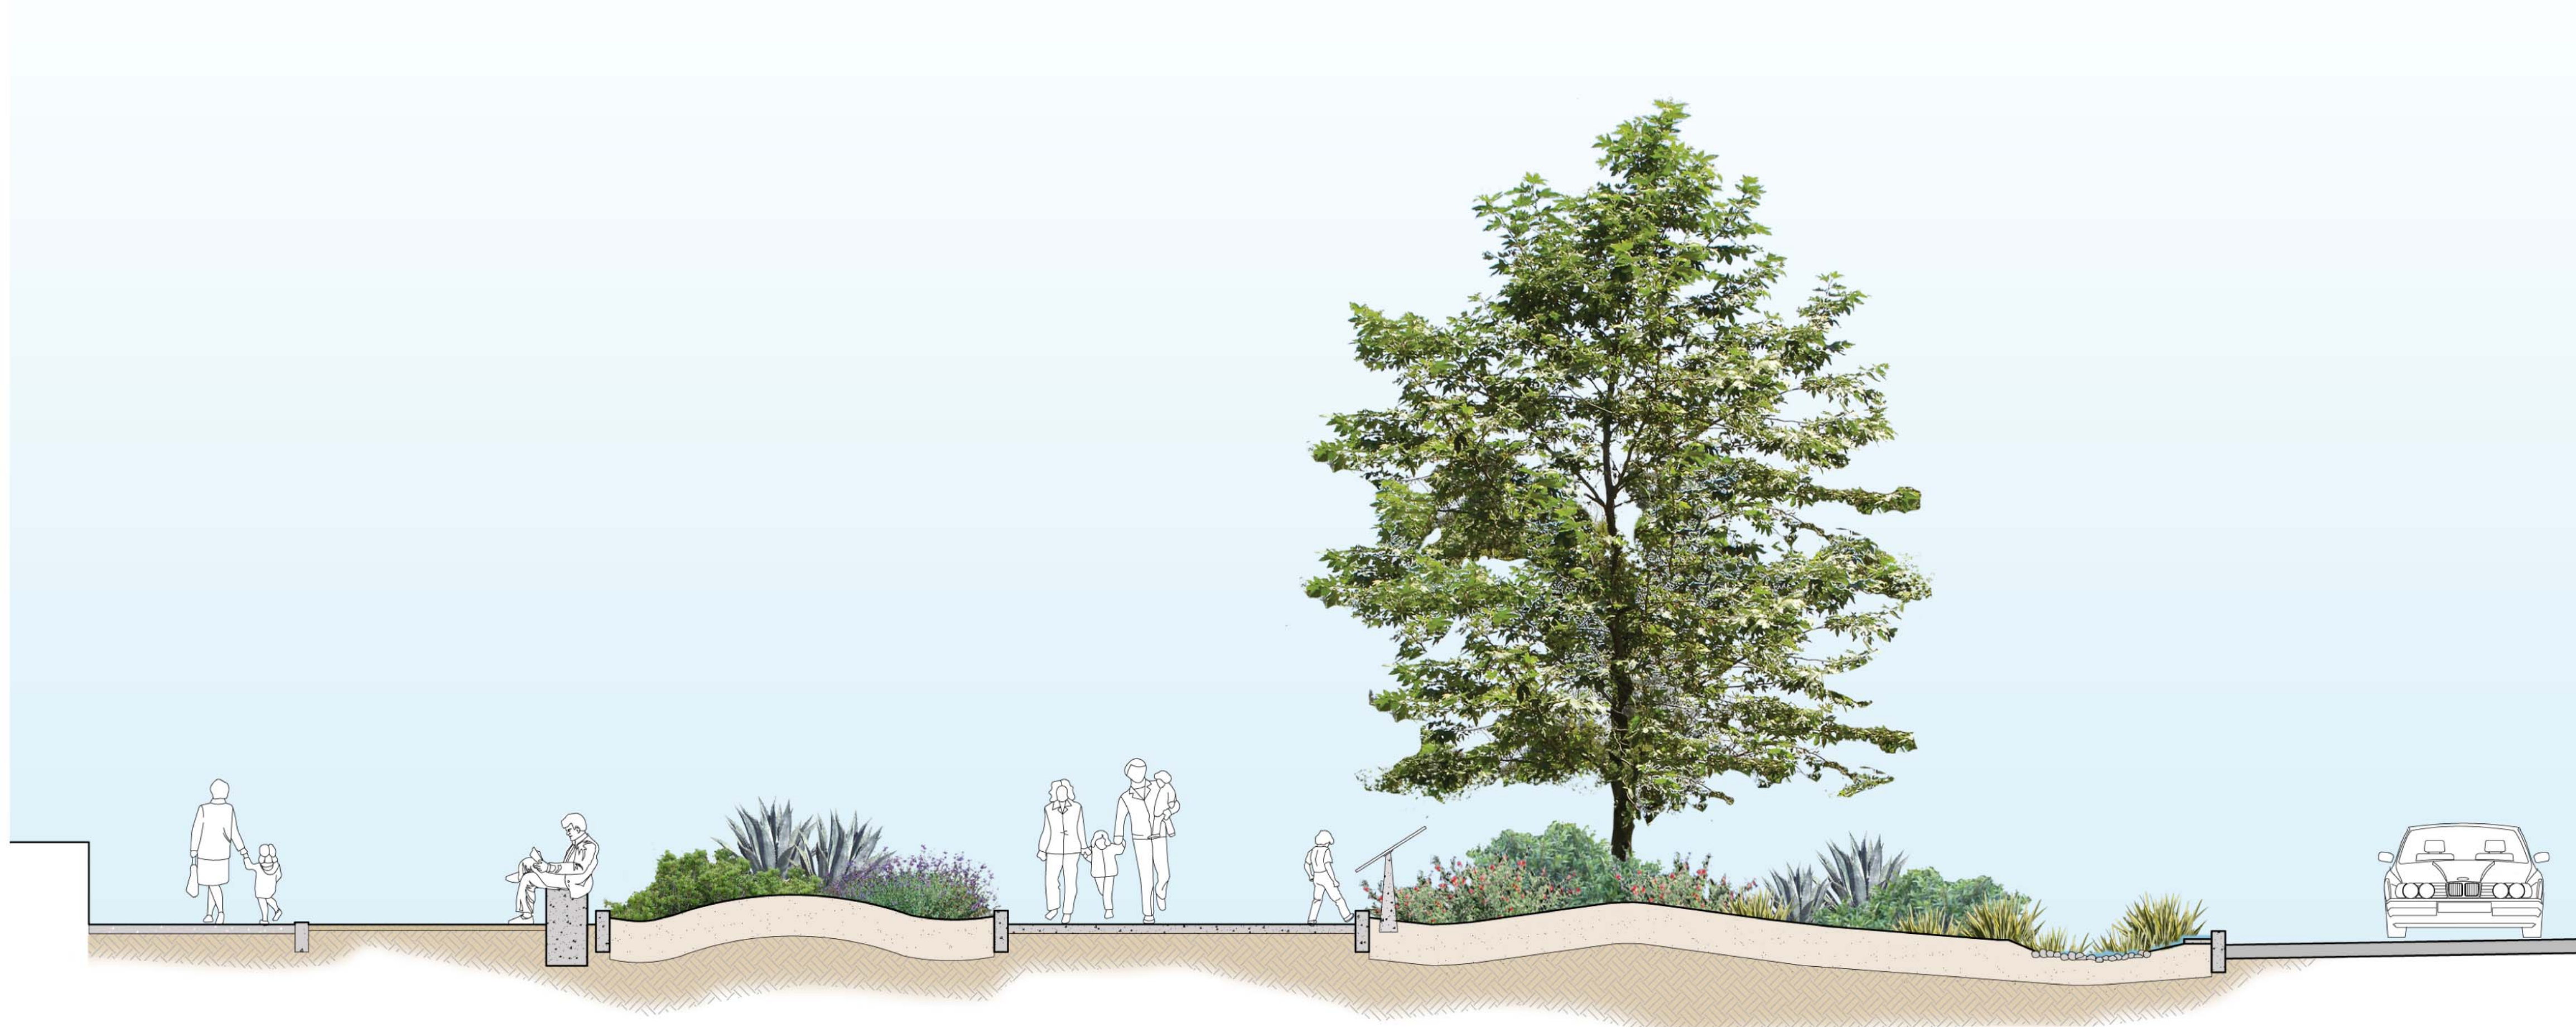

EXISTING TRIANGLE

CONTEXT MAP

SECTION 'A'

SCALE: 1/4" = 1'-0"

Jacaranda mimosifolia "Jacaranda"

Platanus racemosa "California Sycamore"

Tabebuia chrysoricha "Golden Trumpet Tree"

SITE PLAN

SCALE: 3/32" = 1'-0"

Site Plan

THE TRIANGLE PROJECT AT ARGYLE & YUCCA

COMMUNITY MEETING #2

SPONSORED BY:
COUNCIL PRESIDENT ERIC GARCETTI,
CD 13

MIA LEHRER
+ associates
landscape architecture